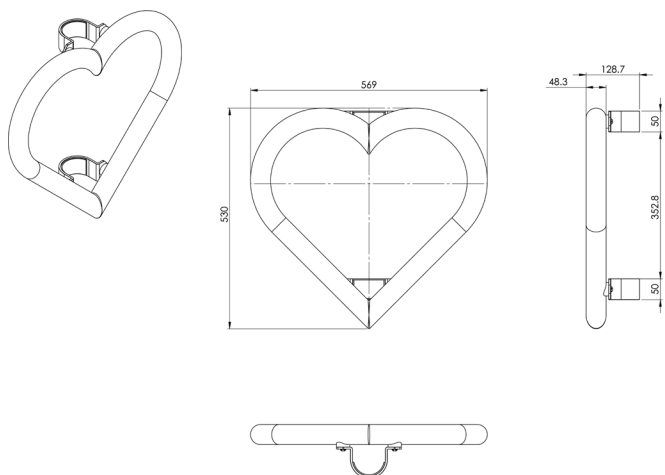

PRODUCT BROCHURE

571mm x 531mm x 135mm | Weight: 7.5kg

The Lovehoop is a fun and romantic version of our Cyclehoop design. This product converts existing signposts into secure cycle stands for 2 bicycles and prevents thieves from lifting locked bikes over. The Lovehoop is made from mild steel and is powder coated in a rich red.

Features

- Reduces risk of theft
- Easy to install
- Neoprene lining protects column paintwork
- Lining helps to electrically isolate the Lovehoop from the post column
- Prevents bikes from falling over
- People who cycle can secure their bike using a D-lock instead of a chain
- Compact design

Materials

- Powder coated mild steel

Prevents from falling over

Compact design

Easy to install

Other Details

- Fits 76mm diameter traffic signposts
- Warranty: 24 months
- Made in Britain
- Supplied with security fixings

Options

- Custom powder coating
- Mid mounted fittings available

Dimensions

Installation recommendations

Warranty

1 year warranty

For further information please contact Cyclehoop Ltd.

Email: info@cyclehoop.com